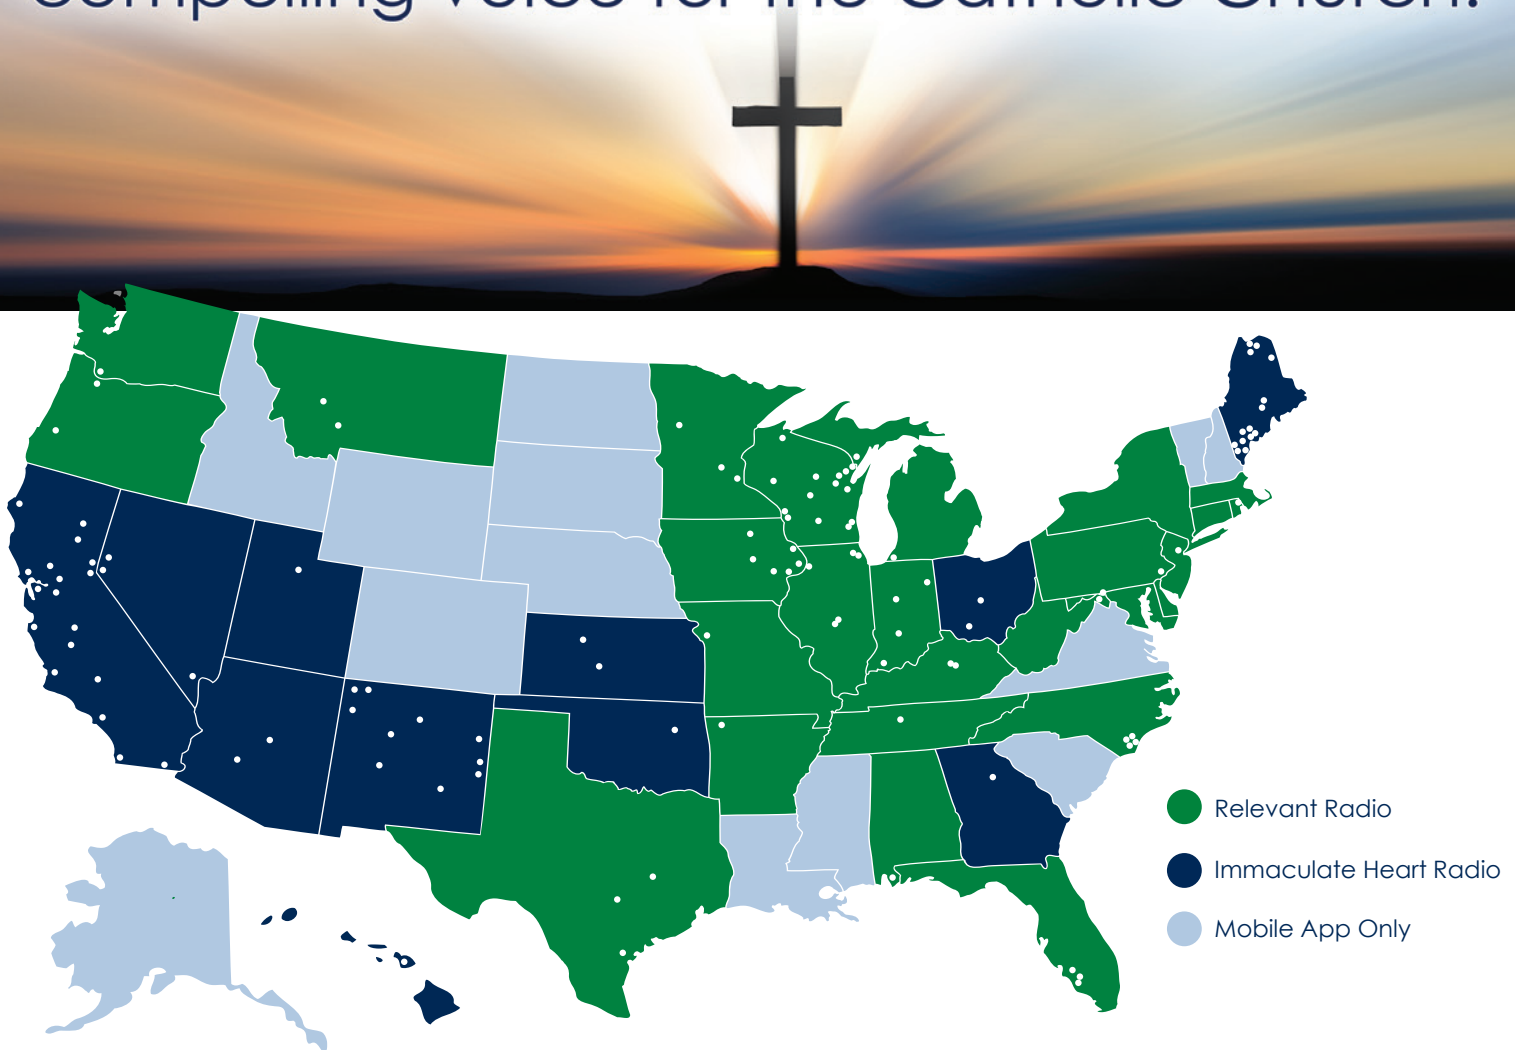

120 STATIONS reaching over 133 MILLION souls!

We're uniting in the quest to provide a compelling voice for the Catholic Church.

- Relevant Radio
- Immaculate Heart Radio
- Mobile App Only

Combined, All-Star line-up...

120 STATIONS reaching over 133 MILLION souls!

Relevant Radio® Owned & Operated

Florida

Fort Myers, FL - 1410 AM
Fort Myers, FL - 106.7 FM
Naples, FL - 1660 AM

Illinois

Chicago, IL - 950 AM
Chicago West, IL - 930 AM

Indiana

NW Indiana, IN - 1270 AM

Kentucky

Lexington, KY - 1380 AM/94.9 FM

Minnesota

Twin Cities, MN - 1330 AM

New Jersey

Newark, NJ - 1430 AM