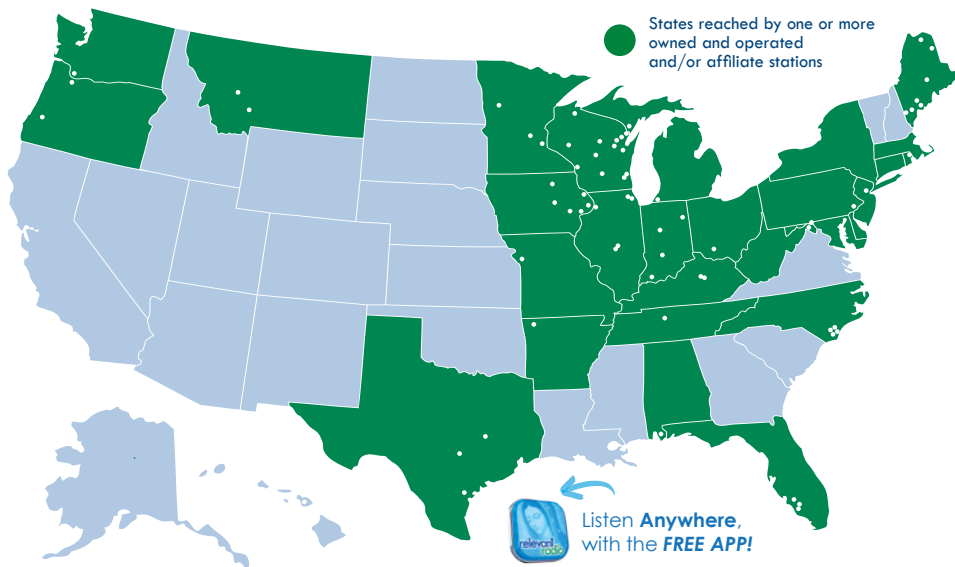

# Talk Radio For Catholic Life

# relevant radio

## Relevant Radio®

Since December of 2000, Relevant Radio has been helping people bridge the gap between faith and everyday life through informative, entertaining, and interactive programming twenty-four hours per day, seven days per week. The Relevant Radio network is currently serving the Church with 22 stations, 53 affiliates and a potential listening audience of 68 million people. The national headquarters of this listener-supported lay apostolate is located in Green Bay, Wisconsin. Programming can be heard worldwide via streaming audio at [relevantradio.com](http://relevantradio.com) and on the mobile app.