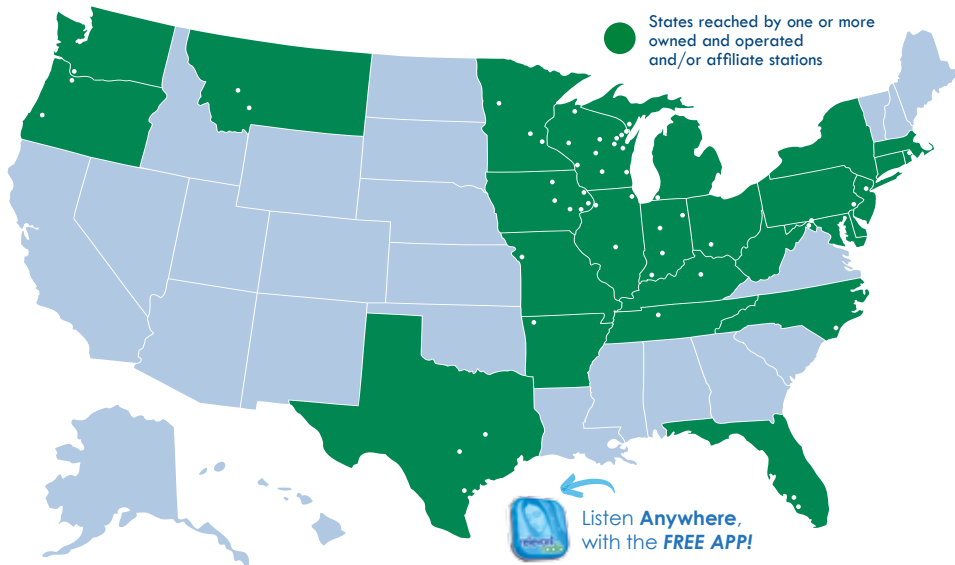

# relevant radio

## Relevant Radio®

Since December of 2000, Relevant Radio has been helping people bridge the gap between faith and everyday life through informative, entertaining, and interactive programming twenty-four hours per day, seven days per week. The Relevant Radio network is currently serving the Church with 66 stations reaching 31 states, with a potential listening audience of 68 million people. The national headquarters of this listener-supported lay apostolate is located in Green Bay, Wisconsin. Programming can be heard worldwide via streaming audio at [relevantradio.com](http://relevantradio.com) and on the mobile app.